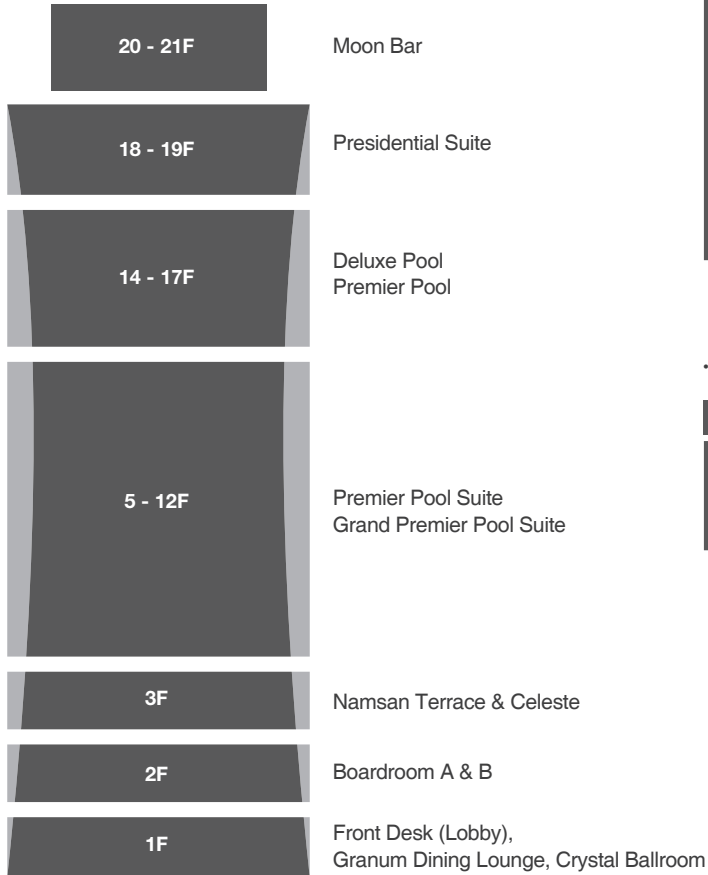

## • The Festa •

Festa by mingoo  
Festa Hall  
Festa Rooftop

## • The Club •

Member's Lounge  
Deli&  
Mont St. Clair  
Indoor Pool  
Spa & Gallery  
Foresta  
Sauna  
Sauna Lounge  
Fitness Centre  
Kids Club  
The Club Member's  
Restaurant  
Guest Rooms  
Rooftop Gym

## • The Hotel •

Front Desk (Lobby)  
Granum Dining Lounge  
Crystal Ballroom  
Boardroom  
Pyebaek Room  
Wedding Salon  
Namsan Terrace & Celeste  
Guest Rooms  
Moon Bar

• The Hotel •

• The Club •

• The Festa •